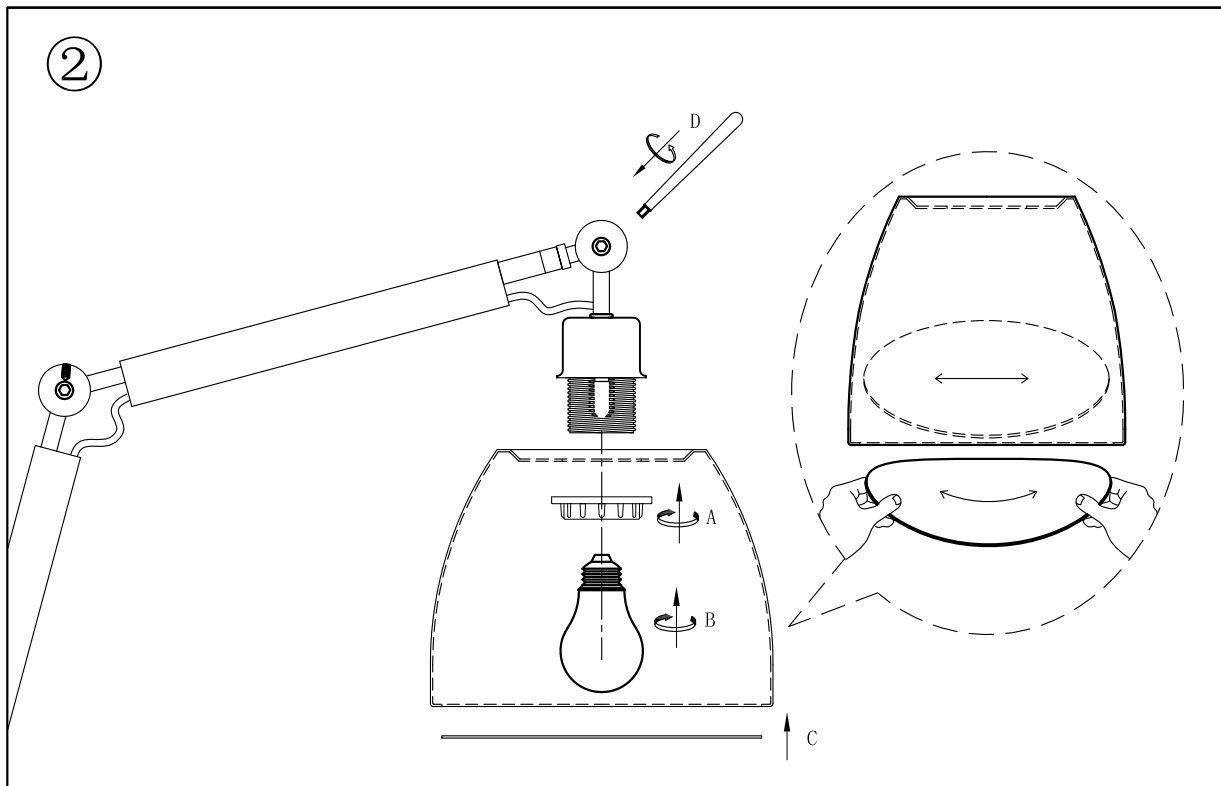

Model:AZ1848/AZ4188

Product name:ZYTA S TABLE LAMPBODY
ZYTA S TABLE LAMPBODY BK/GO

Azzardo

A → B → C

Model:AZ2307

Product name:ZYTA S TABLE ALU LAMPBODY

AZzardo

A → B → C