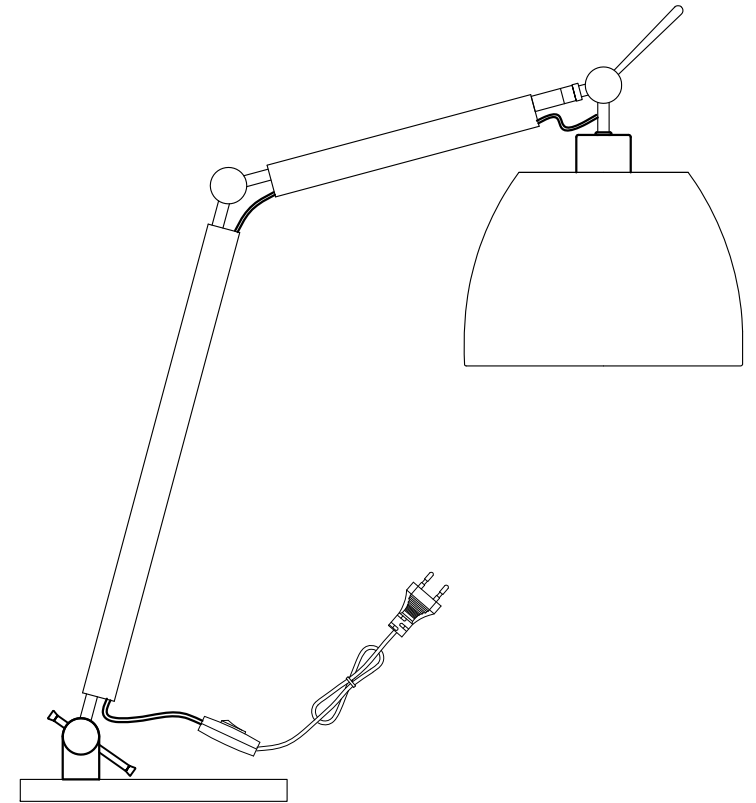

Model:AZ1848/AZ4188

Product name:ZYTA S TABLE LAMPBODY
ZYTA S TABLE LAMPBODY BK/GO

Azzardo

A → B → C

Model:AZ2307

Product name:ZYTA S TABLE ALU LAMPBODY

AZzardo

A → B → C