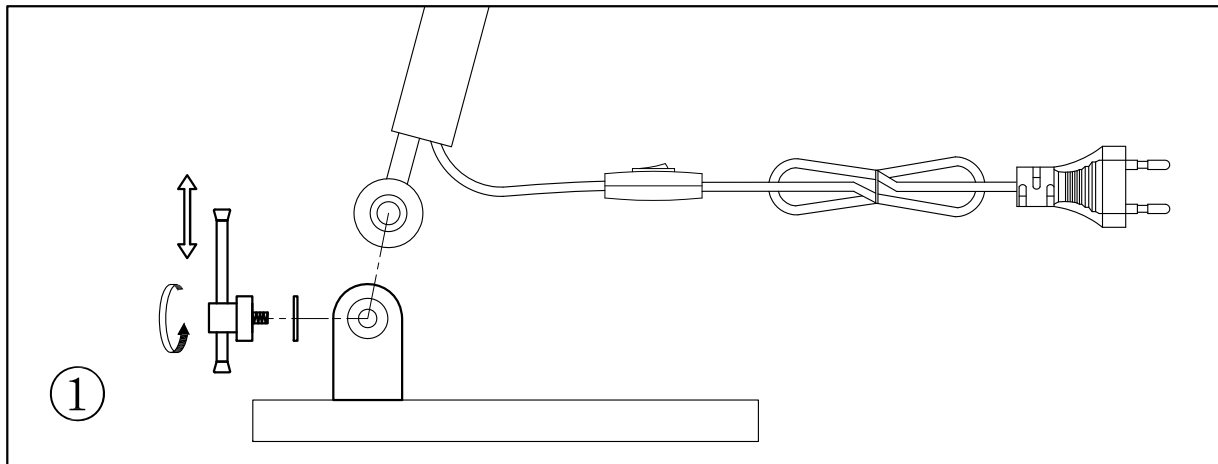

Model:AZ1848/AZ4188

Product name:ZYTA S TABLE LAMPBODY
ZYTA S TABLE LAMPBODY BK/GO

Azzardo

A → B → C

Model:AZ2307

Product name:ZYTA S TABLE ALU LAMPBODY

AZzardo

A → B → C