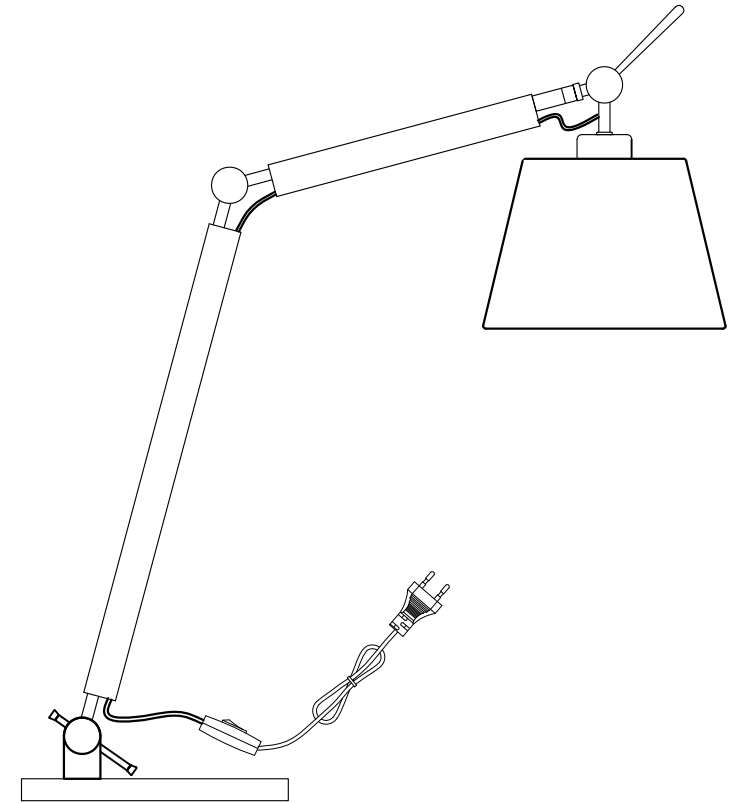

Model:AZ1848/AZ4188

Product name:ZYTA S TABLE LAMPBODY
ZYTA S TABLE LAMPBODY BK/GO

Azzardo

A → B → C

Model:AZ2307

Product name:ZYTA S TABLE ALU LAMPBODY

AZzardo

A → B → C