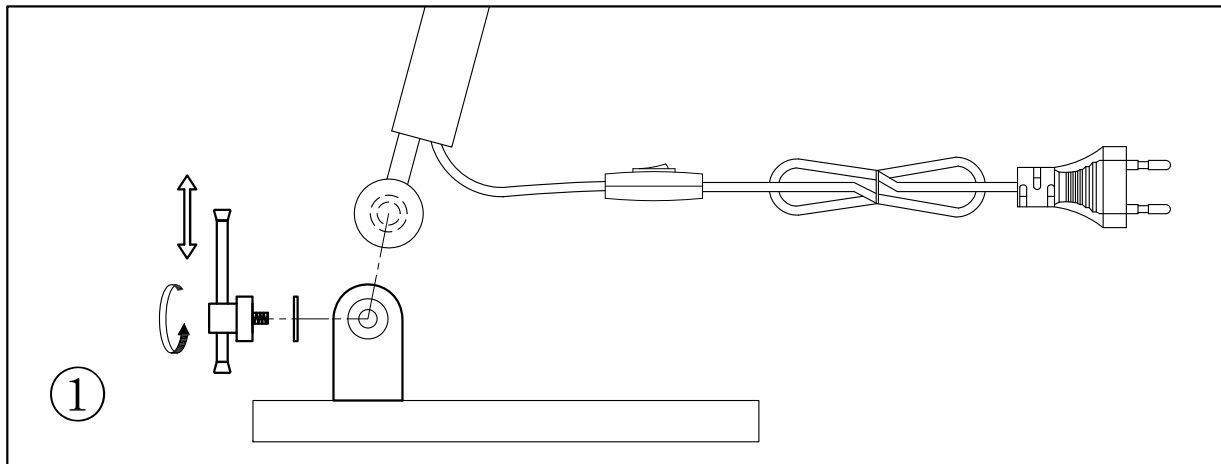

Model:AZ1848/AZ4188

Product name:ZYTA S TABLE LAMPBODY
ZYTA S TABLE LAMPBODY BK/GO

Azzardo

A → B → C

Model:AZ2307

Product name:ZYTA S TABLE ALU LAMPBODY

AZzardo

A → B → C