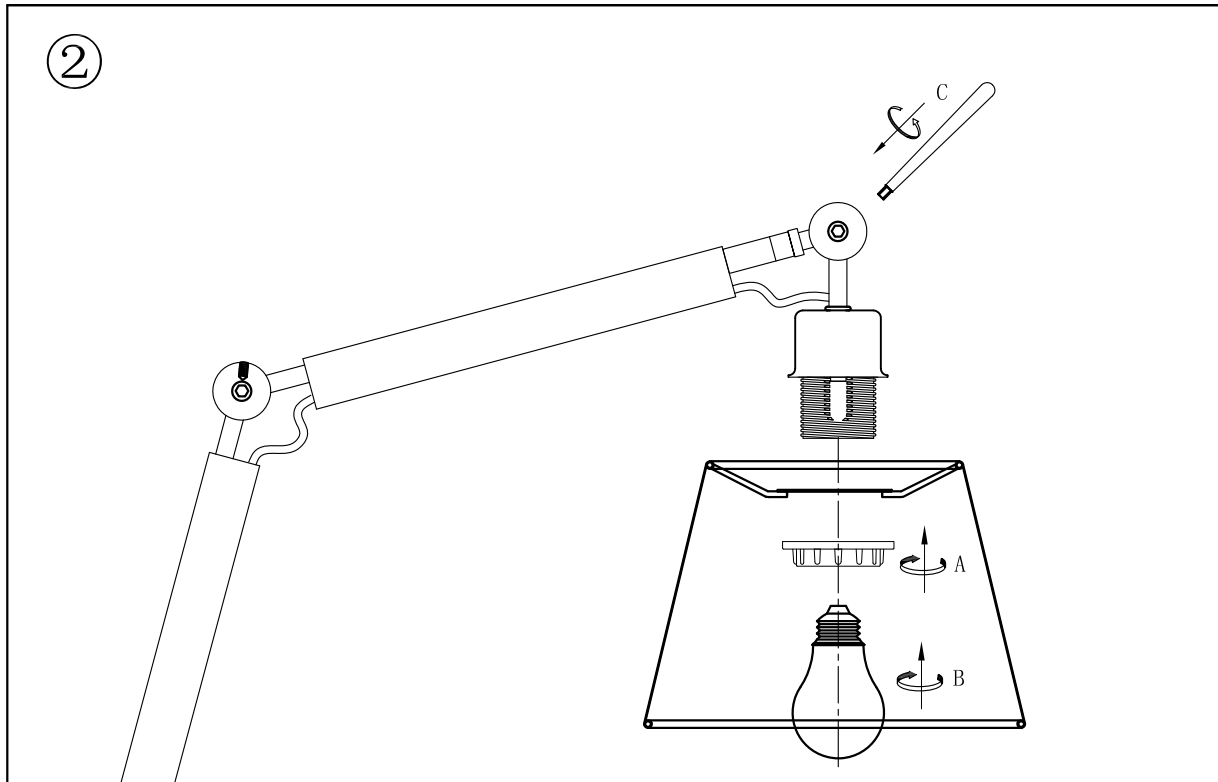

Model:AZ1848/AZ4188

Product name:ZYTA S TABLE LAMPBODY
ZYTA S TABLE LAMPBODY BK/GO

Azzardo

A → B → C

Model:AZ2307

Product name:ZYTA S TABLE ALU LAMPBODY

AZzardo

A → B → C